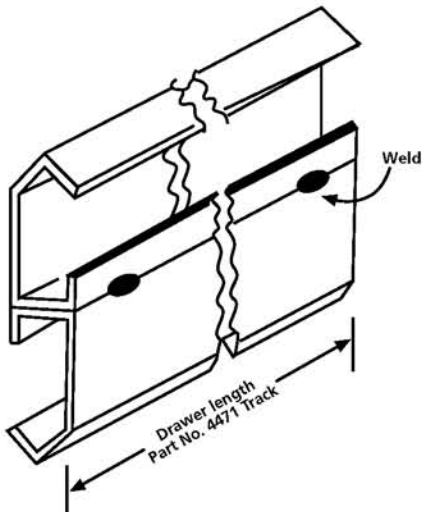

## LONG DRAWER SLIDE SUGGESTION

W

W6

### Long Heavy Duty Full Extension Drawslide Suggestion

\* Using 4470 Rollers and 4471 track maximum length of drawer 3m

STAINLESS STEEL DRAWER SLIDES

W6

290

© Co-Mac (Pty.) Ltd 2009

Letting things go in one ear and out the other is bad enough, but its worse when things go in one ear, get all mixed up and come out of the mouth.