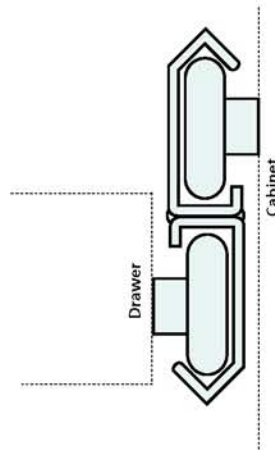

## LONG DRAWER SLIDE SUGGESTION

W

W6

### Long Heavy Duty Full Extension Drawslide Suggestion

\* Using 4470 Rollers and 4471 track maximum length of drawer 3m

STAINLESS STEEL DRAWER SLIDES

W6

290

© Co-Mac (Pty.) Ltd 2009

Letting things go in one ear and out the other is bad enough, but its worse when things go in one ear, get all mixed up and come out of the mouth.