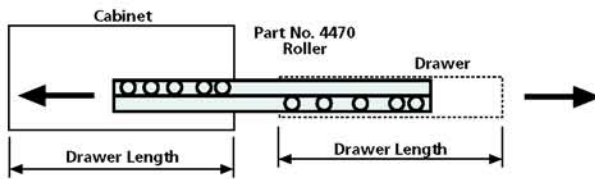

## LONG DRAWER SLIDE SUGGESTION

W

W6

### Long Heavy Duty Full Extension Drawslide Suggestion

\* Using 4470 Rollers and 4471 track maximum length of drawer 3m

STAINLESS STEEL DRAWER SLIDES

W6

290

© Co-Mac (Pty.) Ltd 2009

Letting things go in one ear and out the other is bad enough, but its worse when things go in one ear, get all mixed up and come out of the mouth.