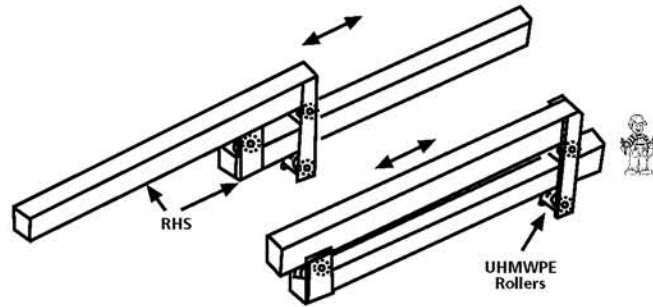

## LONG DRAWER SLIDE SUGGESTION

W

W6

### Long Heavy Duty Full Extension Drawslide Suggestion

\* Using 4470 Rollers and 4471 track maximum length of drawer 3m

STAINLESS STEEL DRAWER SLIDES

W6

290

© Co-Mac (Pty.) Ltd 2009

Letting things go in one ear and out the other is bad enough, but its worse when things go in one ear, get all mixed up and come out of the mouth.